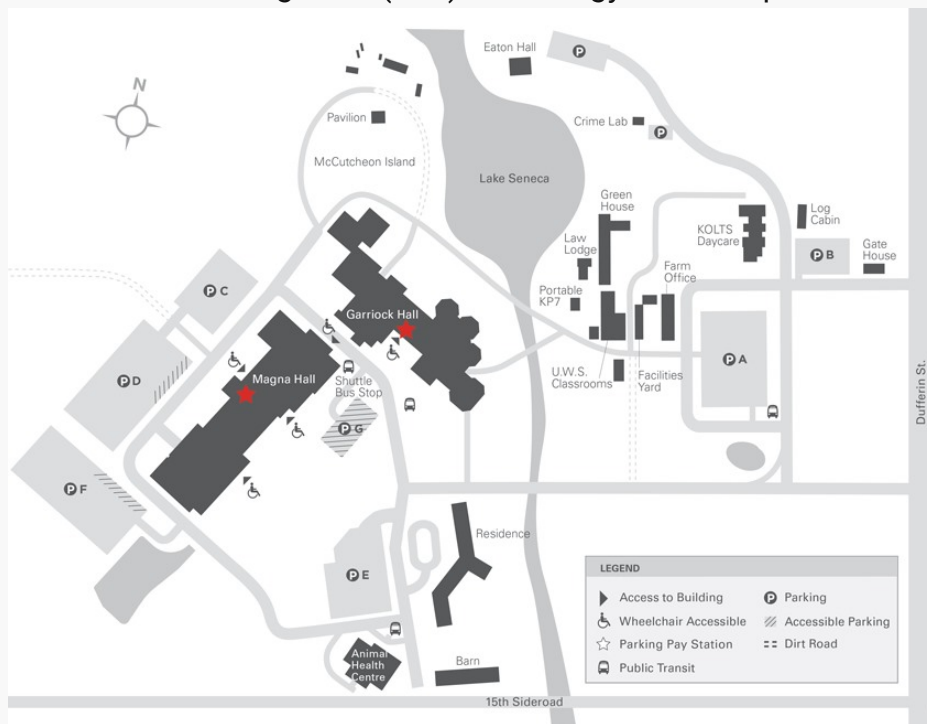

King Parking Map

Version 2

Published 11/26/2021 by [Adam Chisholm](#) Last updated 11/26/2021 2:43 AM by [Adam Chisholm](#)

Introducing LPR

License Plate Recognition (LPR) technology is now in place at King campus.

*Please note that individuals parking in a Seneca parking lot do so at their own risk. Seneca, its agents and employees are not responsible for loss or damage to any vehicle or its contents, however caused. Do not leave valuable items in your vehicle.