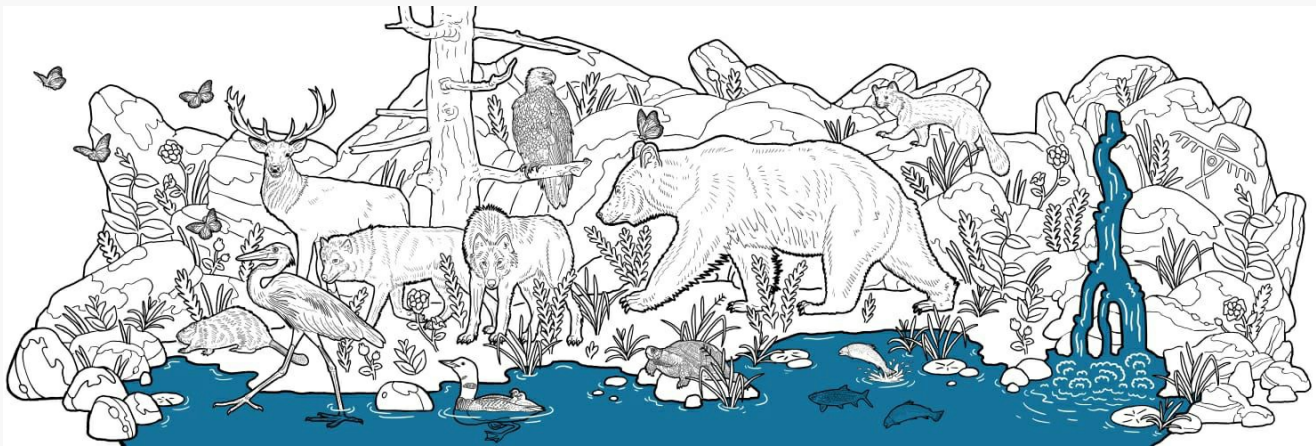

Animal Parade

Version 2

Published 11/4/2022 by [Stephanie Conte](#) Last updated 11/4/2022 5:36 PM by [Stephanie Conte](#)

The Animal Parade is conceptualized and materialized differently from the other aspects of the mural. The animals that serve as beacons are shown together in this tableau without the intervention of humans. Their habitat shows the Canadian Shield. The water source alongside the Thunderbird petroglyph denotes the origins of the water and regional flora fills in the spaces between the rocks. The Parade is created as a two-layer relief where the animals are accentuated on the top layer. This section introduces the importance of the animals' guidance to the mural and to the origins of reciprocity.