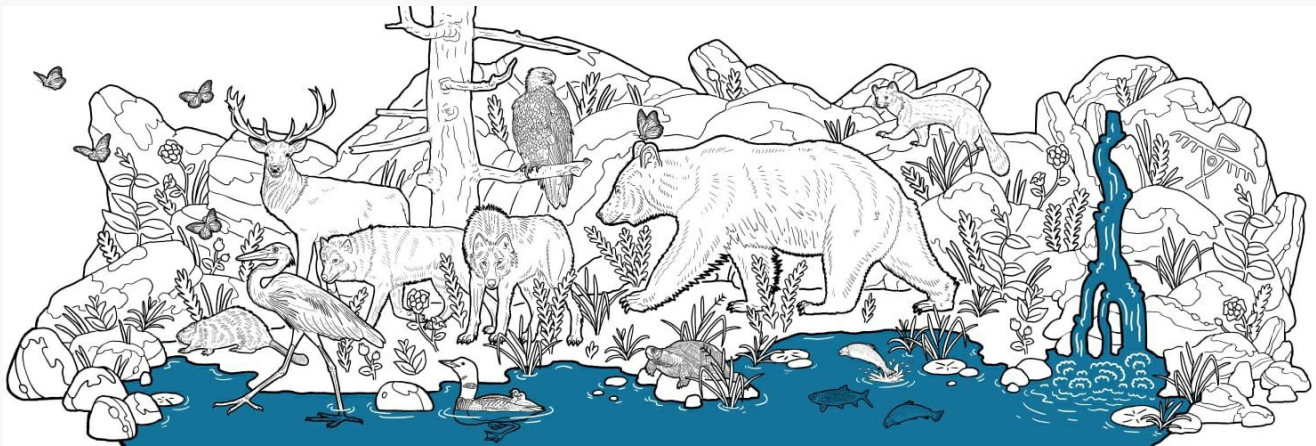

# Animal Parade

Version 2

Published 11/4/2022 by [Stephanie Conte](#) Last updated 11/4/2022 5:36 PM by [Stephanie Conte](#)

The Animal Parade is conceptualized and materialized differently from the other aspects of the mural. The animals that serve as beacons are shown together in this tableau without the intervention of humans. Their habitat shows the Canadian Shield. The water source alongside the Thunderbird petroglyph denotes the origins of the water and regional flora fills in the spaces between the rocks. The Parade is created as a two-layer relief where the animals are accentuated on the top layer. This section introduces the importance of the animals' guidance to the mural and to the origins of reciprocity.