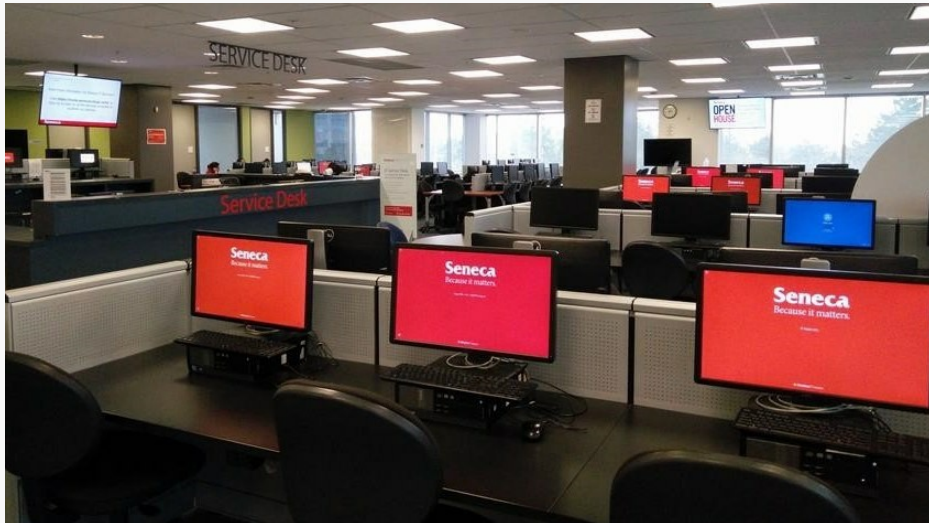

Markham

Version 4

Published 9/24/2021 by [Jennifer Kim](#) Last updated 11/15/2022 10:13 PM by [Truc Chau](#)

Location on campus

The Markham Campus Computing Commons can be found on the 2nd Floor across the hall from the library.

The Xerox WorkCenter machines offers printing/scanning/copying services with additional standalone scanners for only scanning purposes.

Available computers

The total number of computers in the Markham Campus Computing Commons is 152.